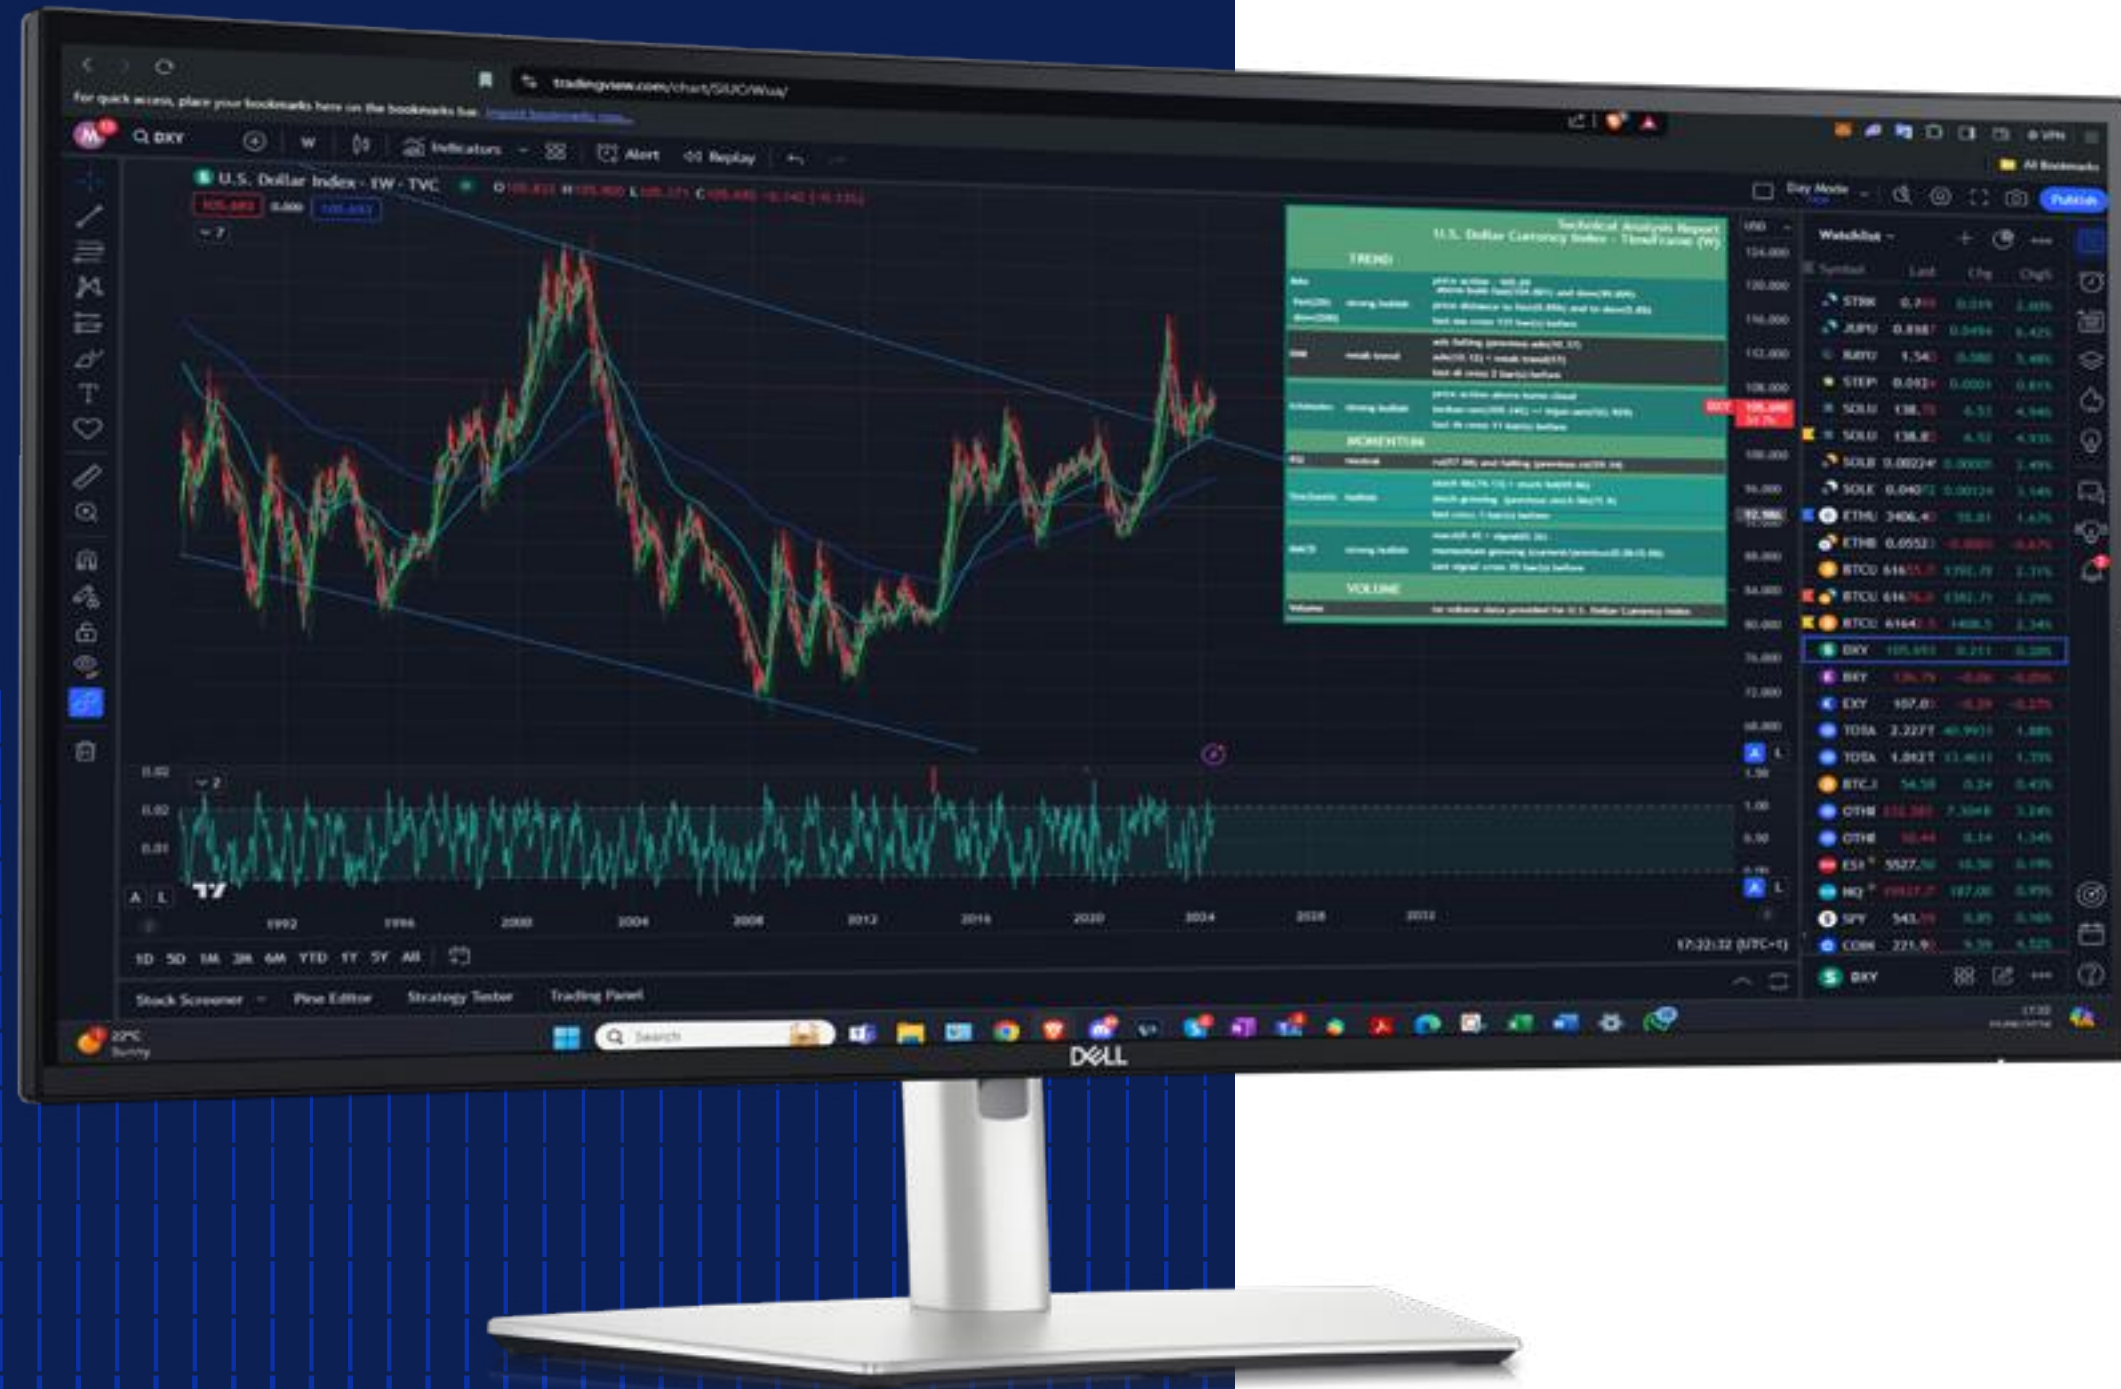

Dell UltraSharp 34 Curved Thunderbolt™ Hub Monitor | U3425WE

Experience clear focus and greater comfort with a 34" curved Thunderbolt™ hub monitor featuring 5-Star Eye Comfort and 120Hz refresh rate.