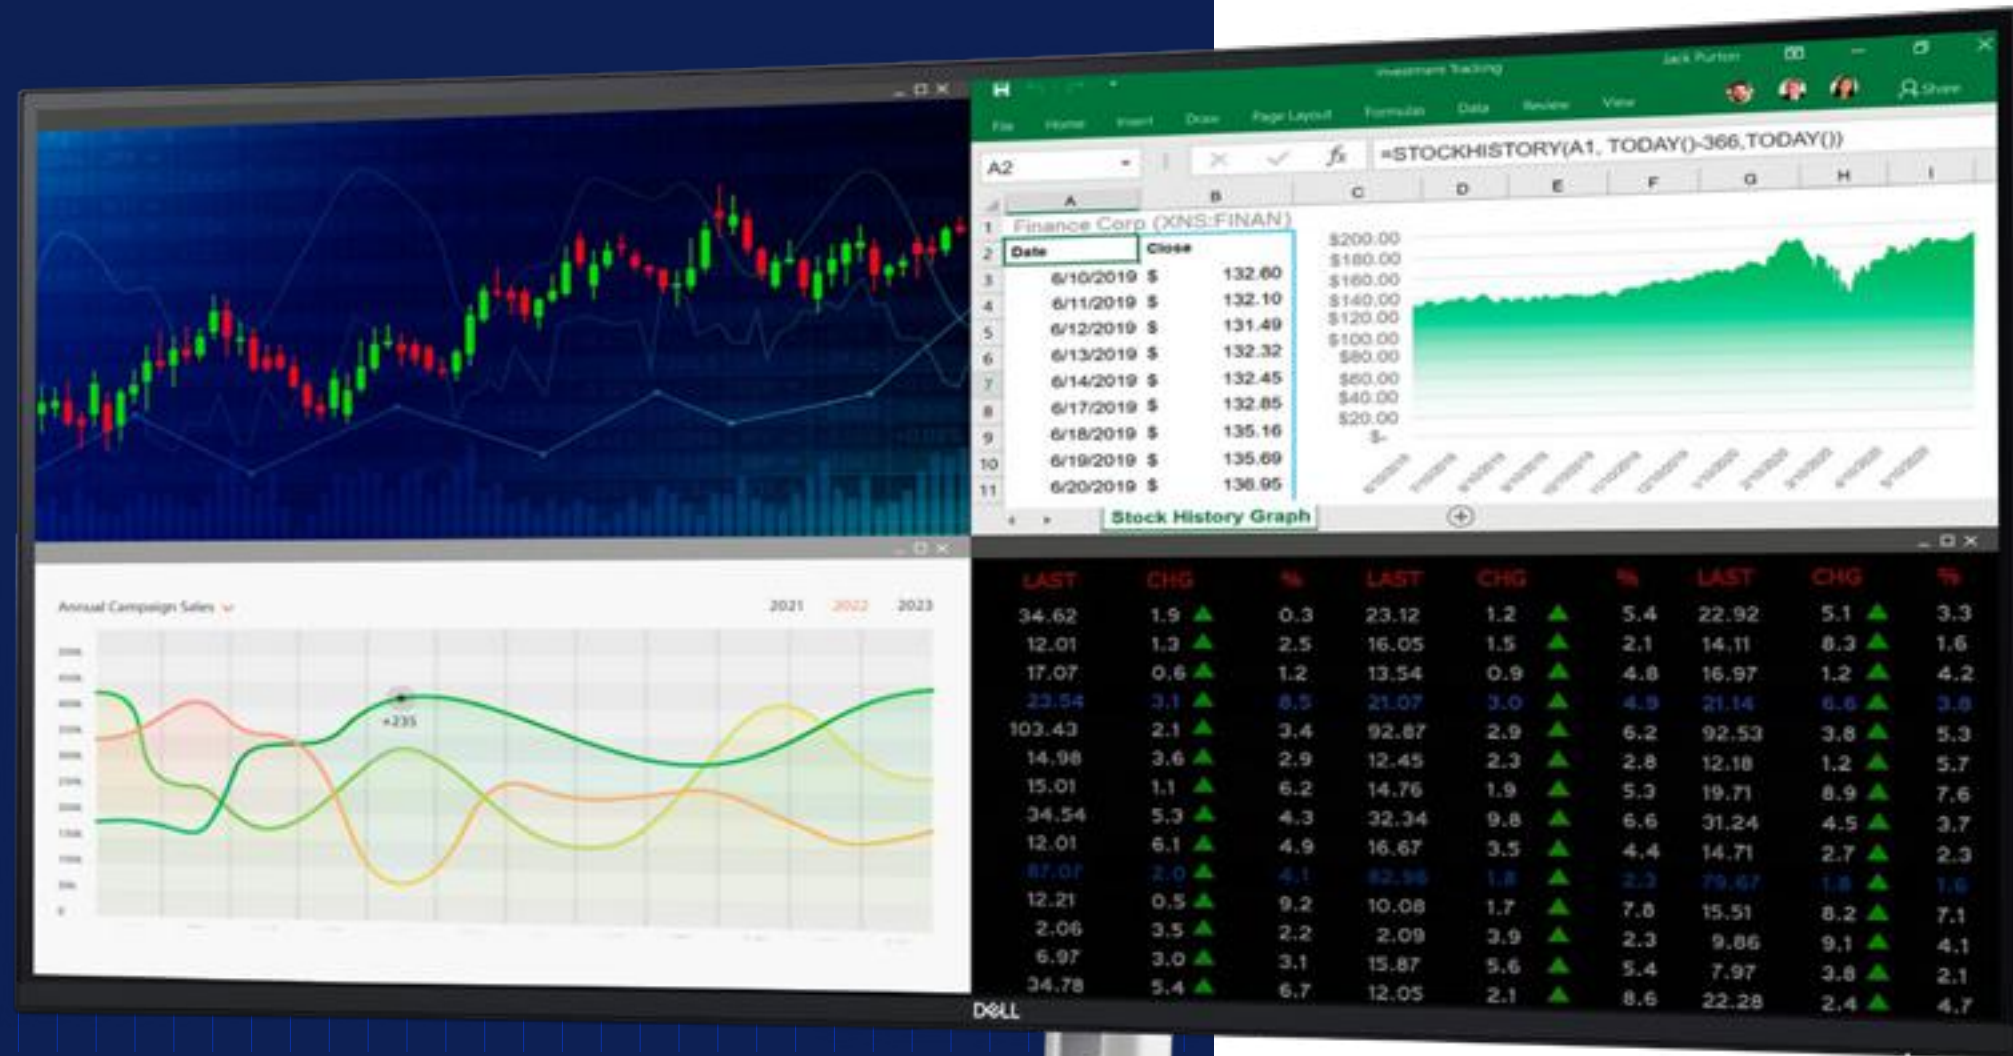

Dell UltraSharp 34 Curved Thunderbolt™ Hub Monitor | U3425WE

Experience clear focus and greater comfort with a 34" curved Thunderbolt™ hub monitor featuring 5-Star Eye Comfort and 120Hz refresh rate.

Dell Premier Multi-Device Wireless Keyboard and Mouse | KM7321W

Multi-task seamlessly across 3 devices with this premium full-size keyboard and sculpted mouse combo featuring programmable shortcuts and 36 months battery life.

Dell UltraSharp Webcam | WB7022

Elevate your video conferencing experience on this powerful, intelligent 4K webcam that optimizes your visuals with a large 4K Sony STARVIS™ CMOS sensor and AI Auto-Framing.

High Performance Trading Solution

Accessories

Dell UltraSharp 40 Curved Thunderbolt™ Hub Monitor | U4025QW
Elevate your performance with a 40-inch curved Thunderbolt™ hub monitor featuring a stunning 5K display and a 120Hz refresh rate.