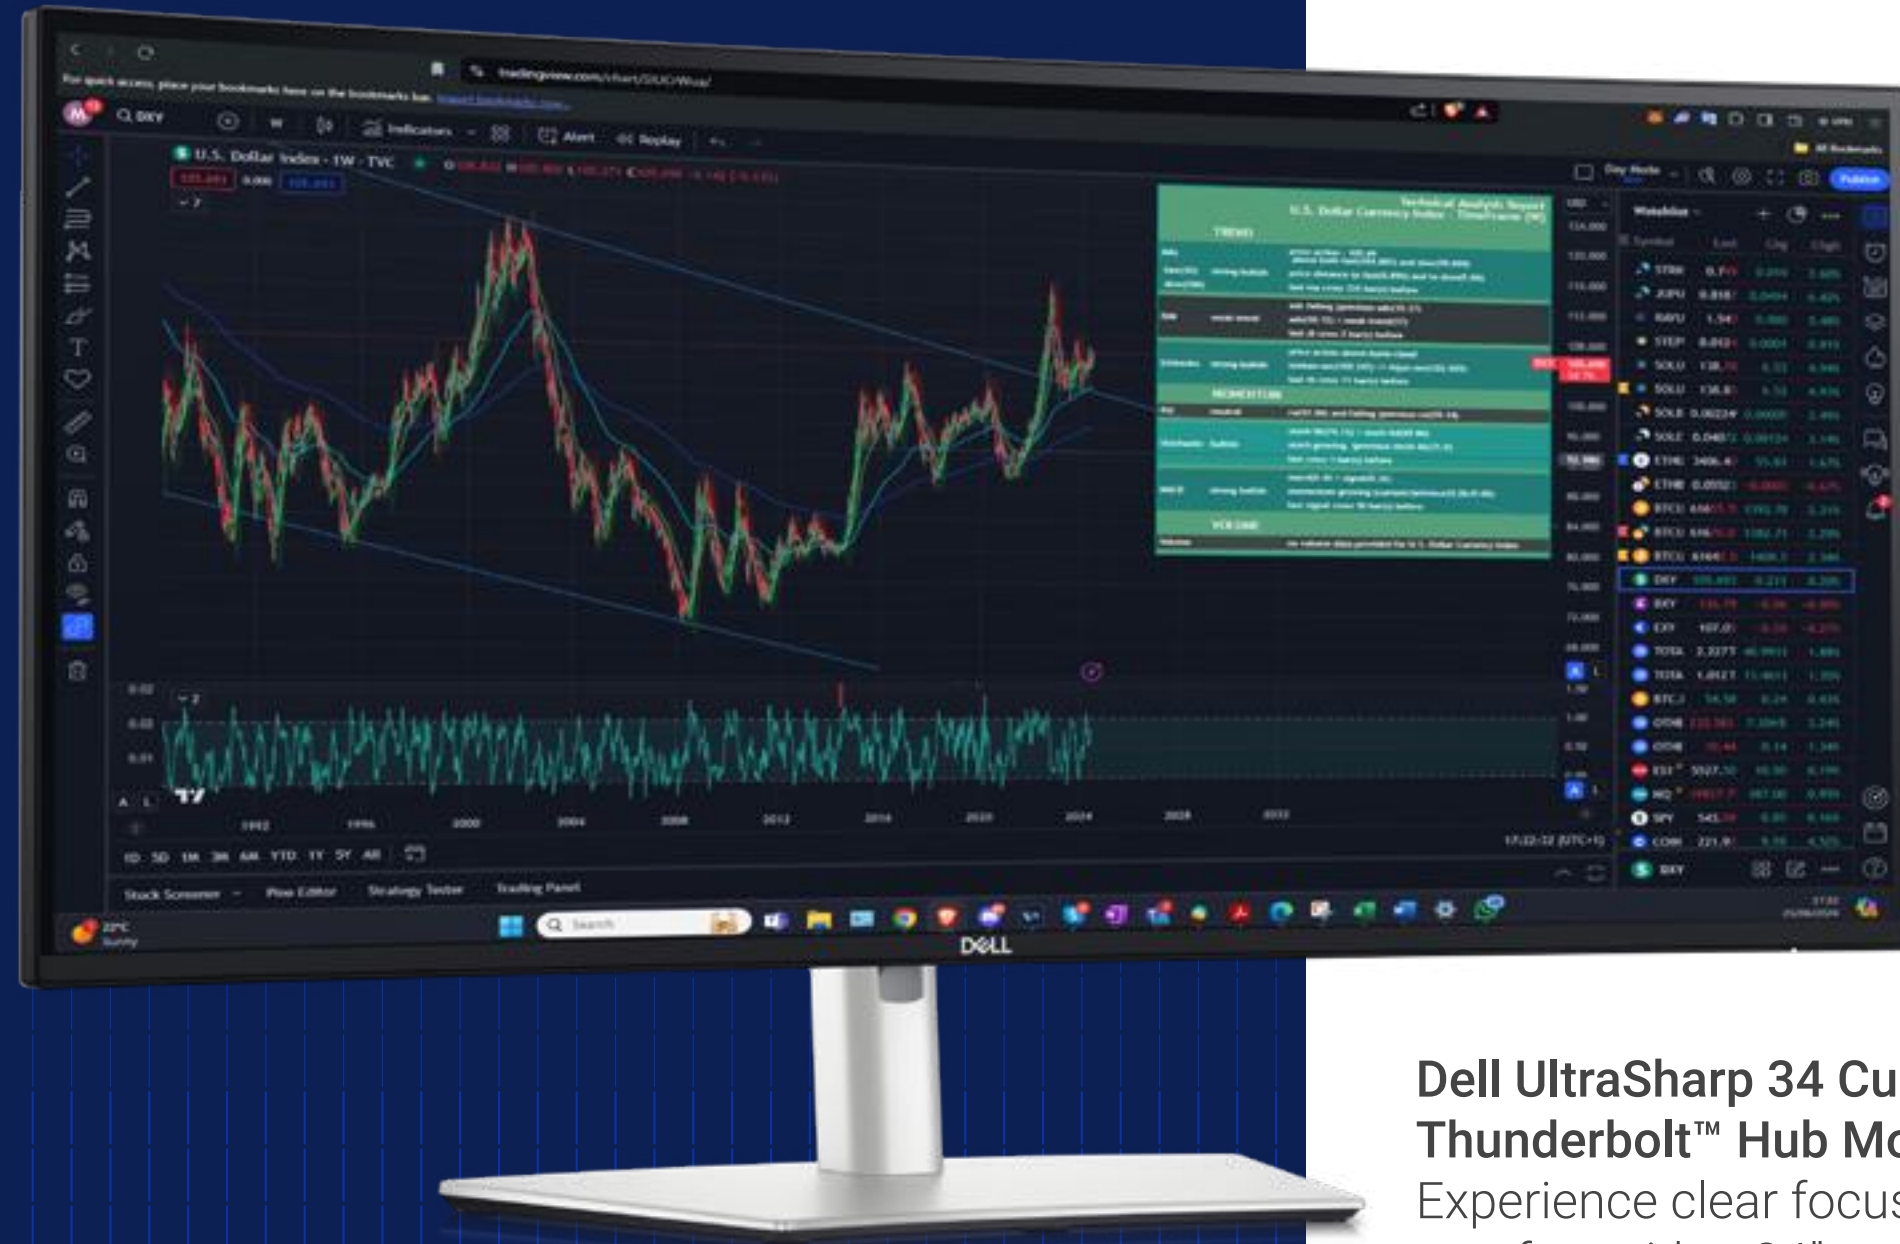

*Based on internal analysis of Precision 5690 45W processor vs HP Zbook Studio G10 and Lenovo P1 Gen6 14" workstations. December 2023

Entry-Level Data Analytics

Accessories

Dell UltraSharp 34 Curved Thunderbolt™ Hub Monitor | U3425WE
Experience clear focus and greater comfort with a 34" curved Thunderbolt™ hub monitor featuring 5-Star Eye Comfort and 120Hz refresh rate.