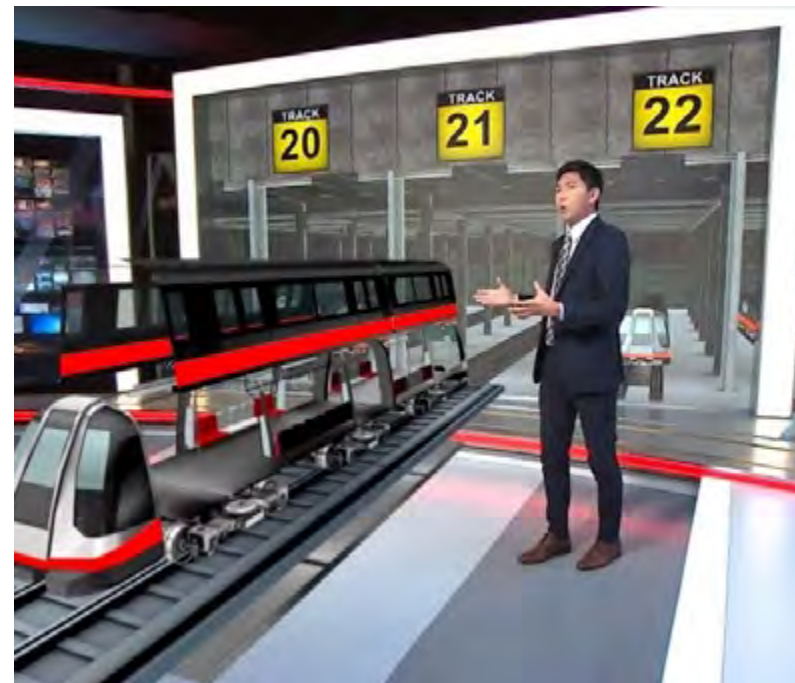

VIDEO EDITING

Adobe Premiere Pro

Avid

DaVinci Resolve