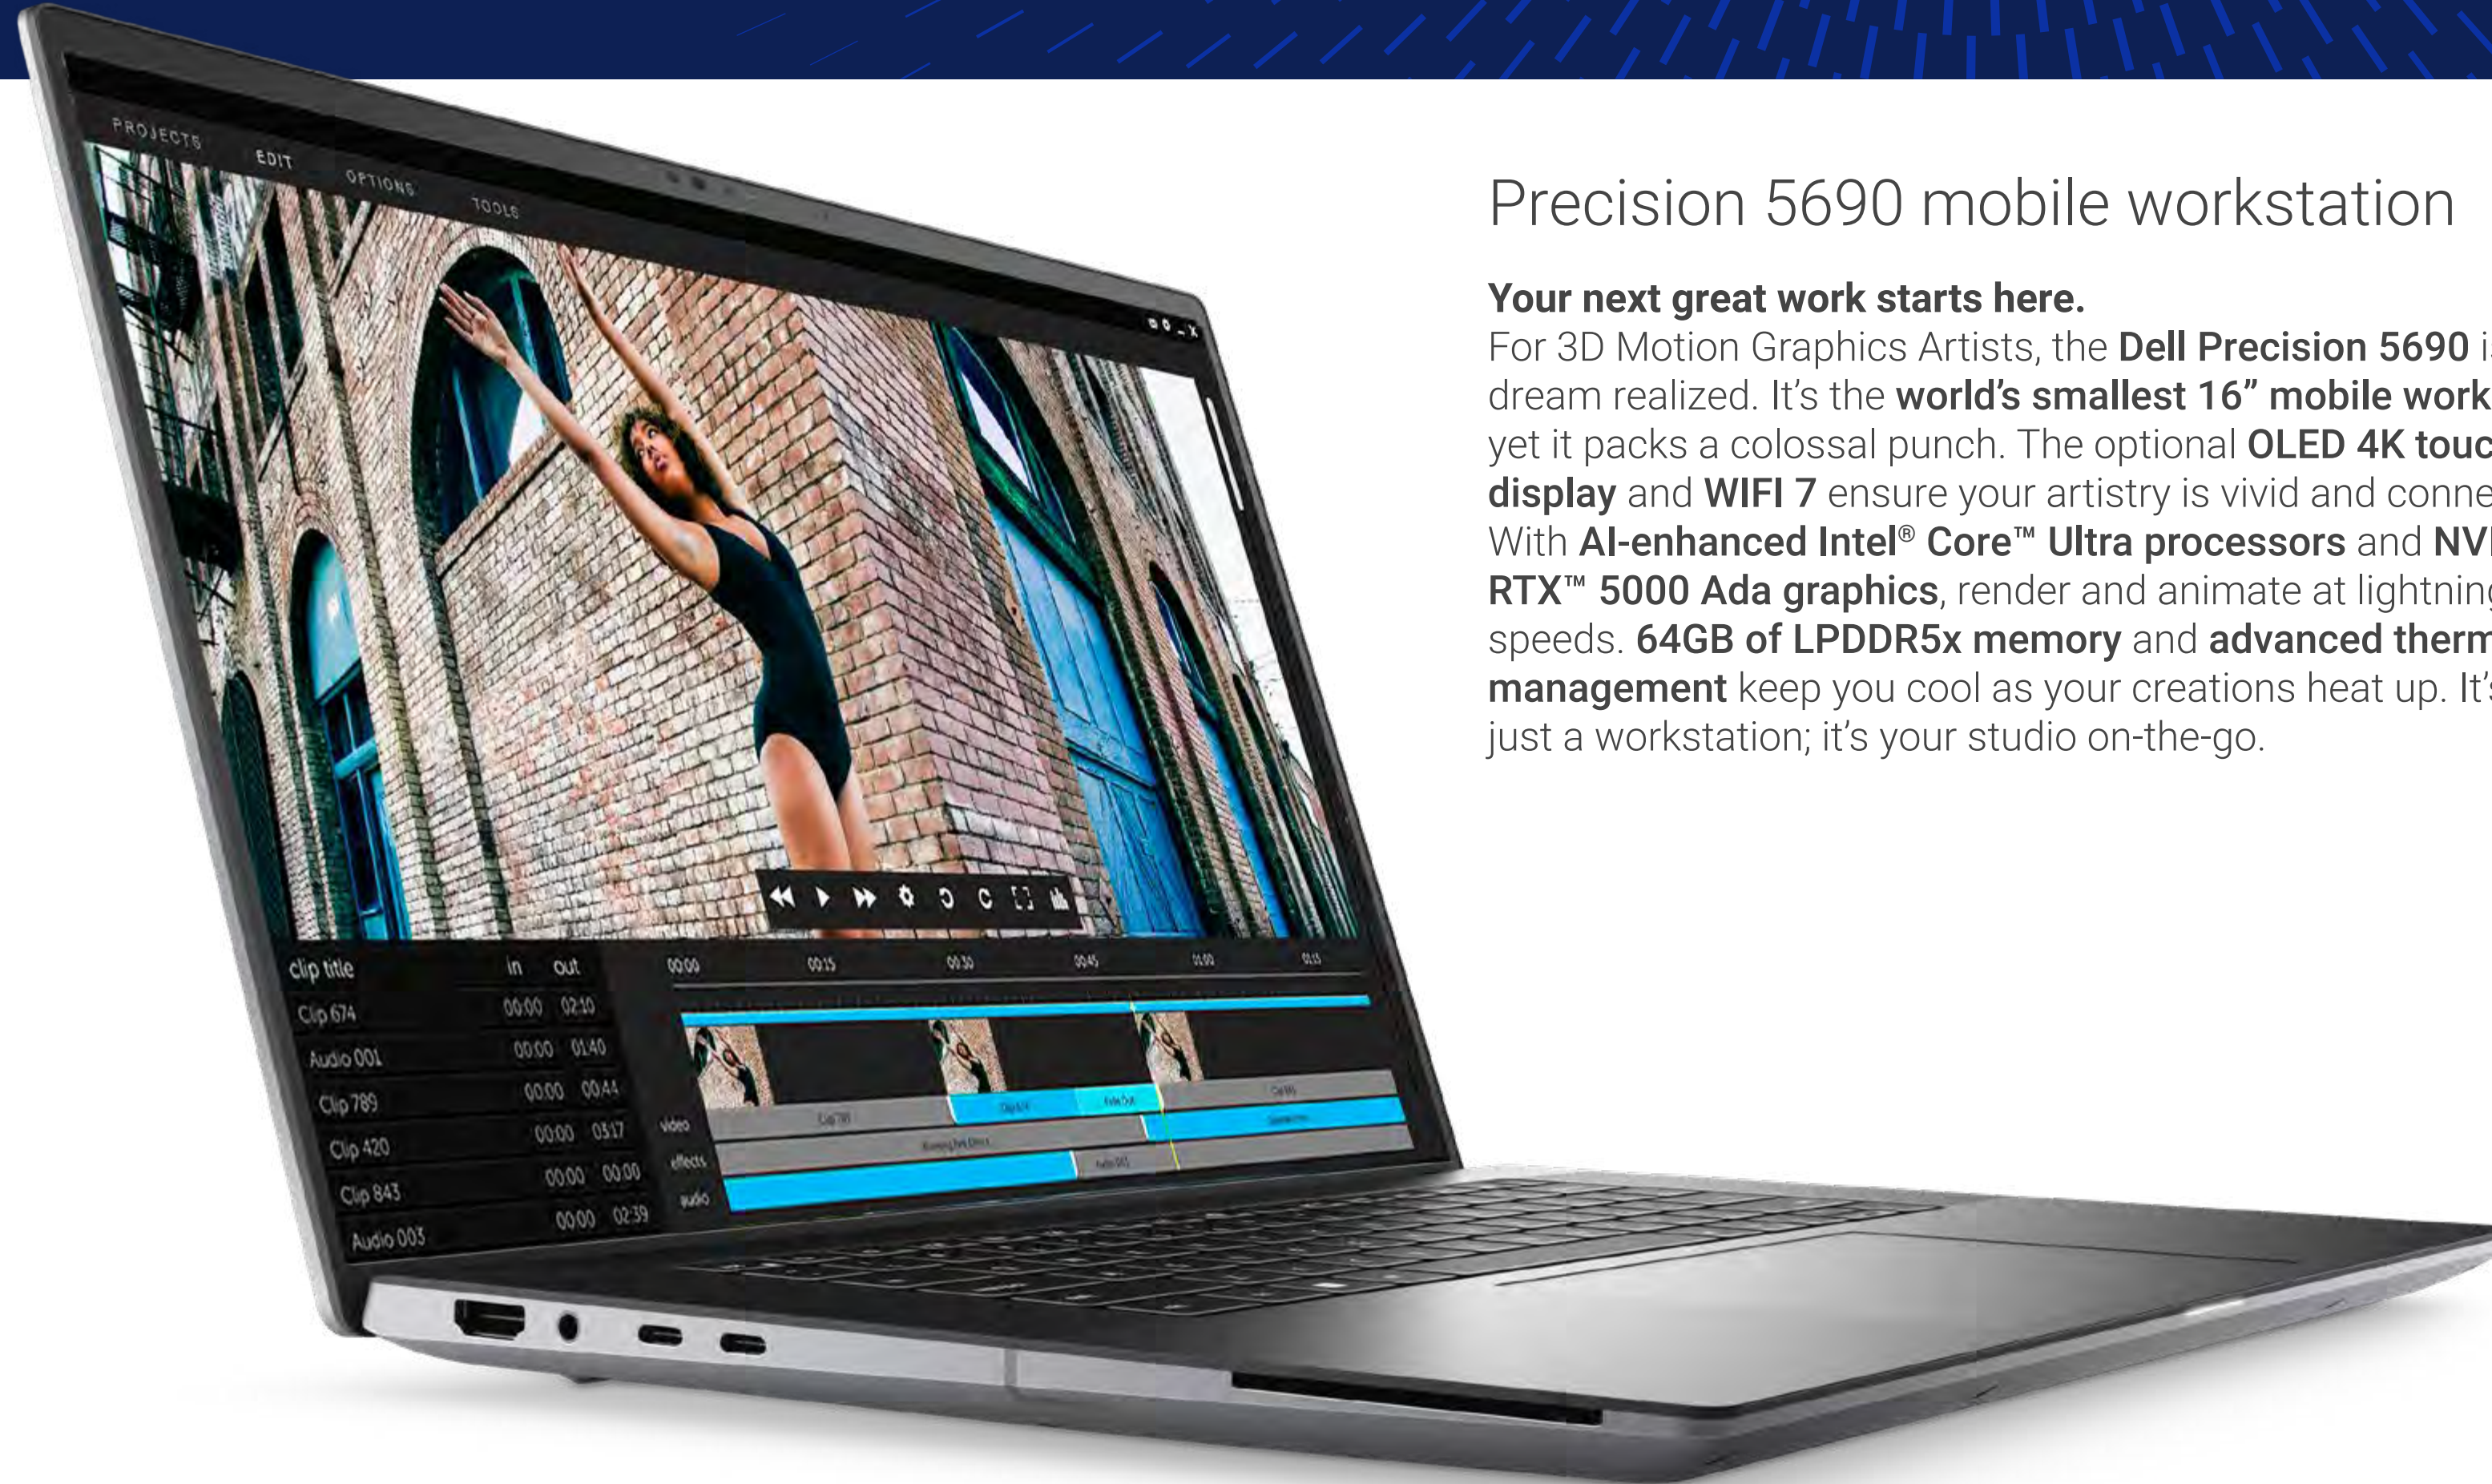

16" Mobile With No Compromises

Precision 5690 mobile workstation

Your next great work starts here.

For 3D Motion Graphics Artists, the **Dell Precision 5690** is a dream realized. It's the **world's smallest 16" mobile workstation**, yet it packs a colossal punch. The optional **OLED 4K touch display** and **WIFI 7** ensure your artistry is vivid and connected. With **AI-enhanced Intel® Core™ Ultra processors** and **NVIDIA RTX™ 5000 Ada graphics**, render and animate at lightning speeds. **64GB of LPDDR5x memory** and **advanced thermal management** keep you cool as your creations heat up. It's not just a workstation; it's your studio on-the-go.