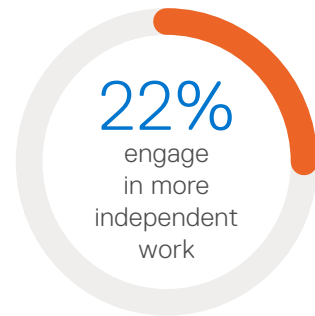

LATITUDE

5330 2-IN 1 LAPTOP

PRODUCER

ExpressConnect

Be on 2 networks at once with the world's first simultaneous multi-network connection for faster data and video downloads. Get up to 20% more in data transfer from optimized networking, 30% faster application data processing and 8 times better video quality from optimized internet bandwidth.

4G & Wi-Fi 6E connections

Wi-Fi 6E allows 7 more channels with four times more bandwidth which provides faster, smoother Wi-Fi, especially in high-density areas while 4G LTE options keep you connected wherever you work.

Work remote for longer

Long battery life with ExpressCharge that provides up to 80% charge within 60 minutes.

Intelligent Privacy

Onlooker detection notifies you when someone is peering at your screen and will texturize your screen. Look Away Detect knows when your focus is elsewhere and dims to further protect privacy and save battery life. Dell's SafeShutter comes standard for added privacy control.

Intelligent Audio

Artificial intelligence improves audio and voice quality and adjusts for different environments. Neural Noise Cancellation eliminates unwanted background noise as well as the background noise of the participants on your call.

Latitude 5330:
(C17-1265U/32GB/512GB/13.3"
FHD TOUCH/WIN10P)