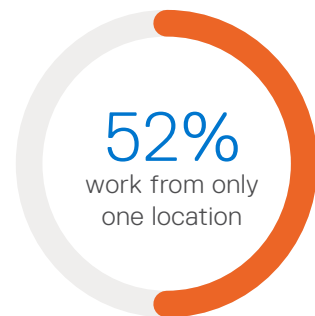

LATITUDE

5330 2-IN 1 LAPTOP

PRODUCER

ExpressConnect

Be on 2 networks at once with the world's first simultaneous multi-network connection for faster data and video downloads. Get up to 20% more in data transfer from optimized networking, 30% faster application data processing and 8 times better video quality from optimized internet bandwidth.

4G & Wi-Fi 6E connections

Wi-Fi 6E allows 7 more channels with four times more bandwidth which provides faster, smoother Wi-Fi, especially in high-density areas while 4G LTE options keep you connected wherever you work.

Work remote for longer

Long battery life with ExpressCharge that provides up to 80% charge within 60 minutes.

Intelligent Privacy

Onlooker detection notifies you when someone is peering at your screen and will texturize your screen. Look Away Detect knows when your focus is elsewhere and dims to further protect privacy and save battery life. Dell's SafeShutter comes standard for added privacy control.

Intelligent Audio

Artificial intelligence improves audio and voice quality and adjusts for different environments. Neural Noise Cancellation eliminates unwanted background noise as well as the background noise of the participants on your call.

Latitude 5330:
(C17-1265U/32GB/512GB/13.3"
FHD TOUCH/WIN10P)