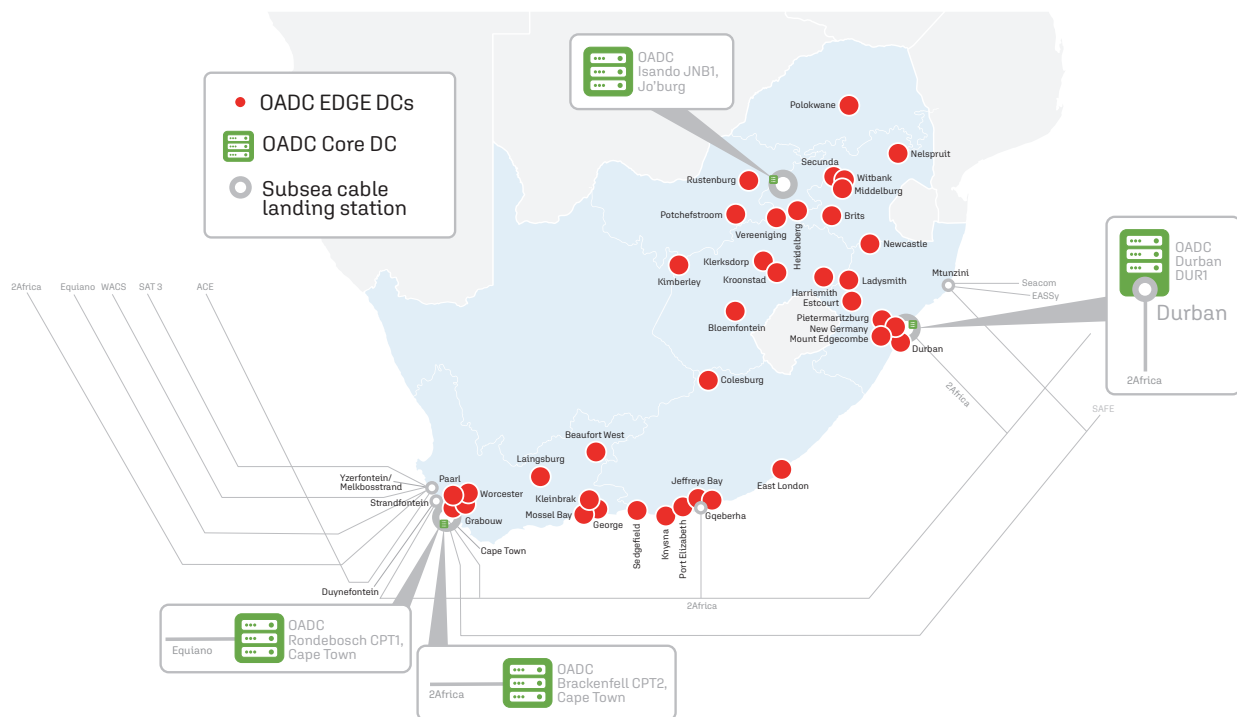

Open Access
DATA CENTRES

*The OADC EDGE Environment
Managing mission-critical data
at the edge*

Open Access DATA CENTRES

OADC EDGE data centre locations - South Africa

Delivering Africa's EDGE

We are building Africa's edge data centre infrastructure, implementing a core-to-edge architecture supporting clients in delivering improved application performance by serving data, content and applications closer to end users.

OADC is establishing core data centres in major cities, and deploying a network of 50+ rack capable OADC EDGE data centres into major business and connectivity hubs throughout the country. Deployment of OADC EDGE will extend to more countries, starting with Nigeria, with further expansion plans to be shared as they are confirmed.

Transforming digital Africa

OADC EDGE, our open-access and carrier neutral edge DC infrastructure, is the first to be deployed on the continent, integrating hyperscale network connectivity with storage and application hosting in edge locations – initially rolling out in South Africa.